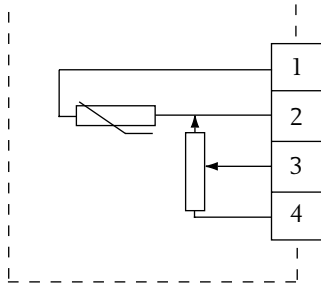

TG-R430

Room sensor with setpoint adjustment

For measuring room temperature. For use with the Aqualine-, Pulser-, TM- and TTC-series.

The scale can be locked with the screw under the cover. TG-R430 can also be used for setpoint adjustment only. Other temperature ranges available on request.

Models

Range	Article number
0...30°C	TG-R430

Technical data

Protection class IP30

Wiring

Dimensions (mm)

Head Office Sweden
Phone: +46 31 720 02 00
Web: www.regin.se
Mail: info@regin.se

Sales Offices
France: +33 14 171 46 46
Hong Kong: +852 24 07 02 81
Singapore: +65 67 47 82 33
Germany: +49 30 77 99 40