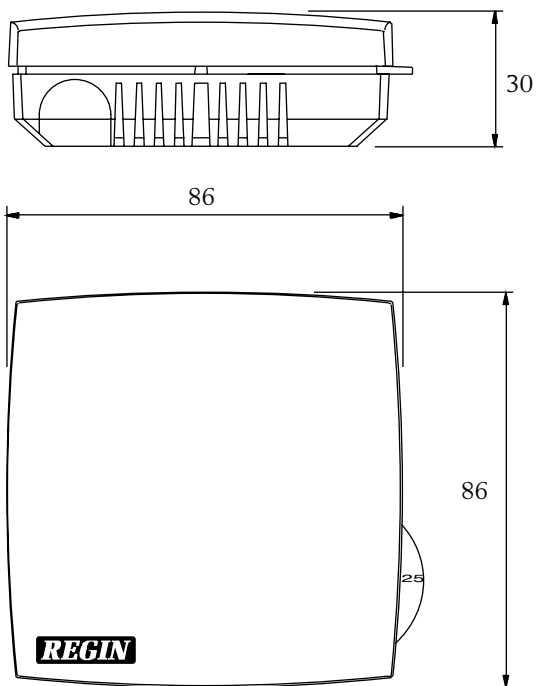

TG-R430

Room sensor with setpoint adjustment

For measuring room temperature. For use with the Aqualine-, Pulser-, TM- and TTC-series.

The scale can be locked with the screw under the cover. TG-R430 can also be used for setpoint adjustment only. Other temperature ranges available on request.

Models

Range	Article number
0...30°C	TG-R430

Technical data

Protection class IP30

Wiring

Dimensions (mm)

Head Office Sweden
Phone: +46 31 720 02 00
Web: www.regin.se
Mail: info@regin.se

Sales Offices
France: +33 14 171 46 46
Hong Kong: +852 24 07 02 81
Singapore: +65 67 47 82 33
Germany: +49 30 77 99 40