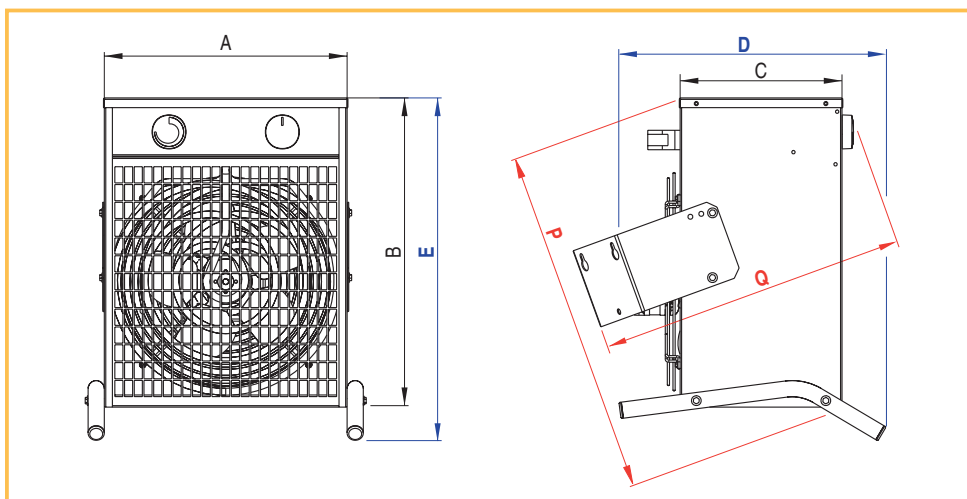

Construction

- casing design in varnished white sheet metal RAL 9002
- standard steel legs for portable use and hanging plate for fixing to the wall
- heating bars from stainless steel
- breakdown thermostat as standard
- axial ventilator
- 3 kW version with 2-metre cable with plug as standard

Package

The heater is packed in a cardboard box.

Installation

Dimensions

Type	A	B	C	D	E	P	Q
POH 3	250	330	160	290	369	367	320
POH 4,5	300	380	220	360	418	434	400
POH 9	300	380	220	360	418	434	400
POH 15	390	450	340	510	495	541	554