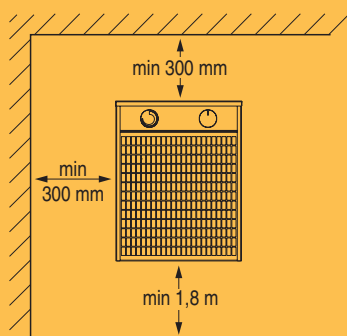

Installation