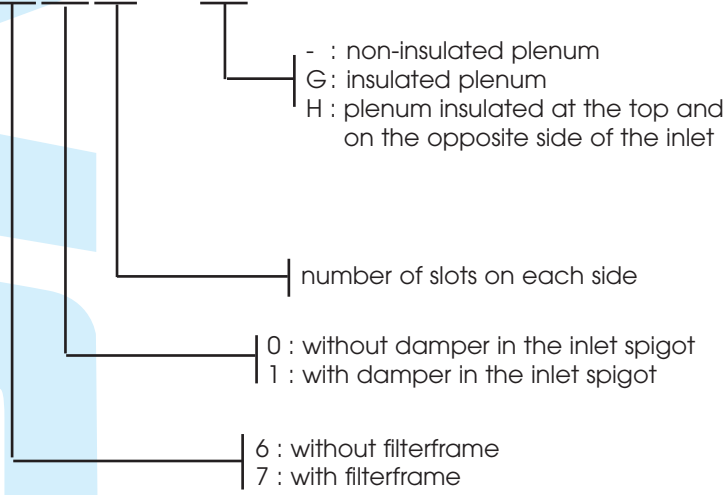

T	P	6	0	2	S	-	0	2	5	0	0	5	9	4