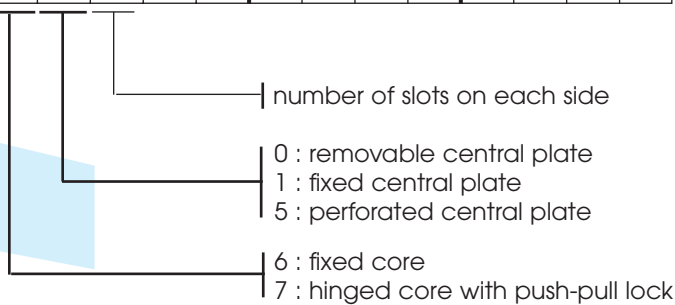

Specifications description

Example:

Combined aluminium steel ceiling grille for pulsed air delivery. The pulse section consists of fixed slot diffusers.

The frame of this ceiling grille can be adapted to match the ceiling system.

The unit is delivered with a fixed plenum.

The grille is painted white (RAL9010).

Type: TS600S

size ... mm

How to order

TS602 with 2 slots on four sides, size 594 mm.

T	S	6	0	2	-	-	0	5	9	4	0	5	9	4