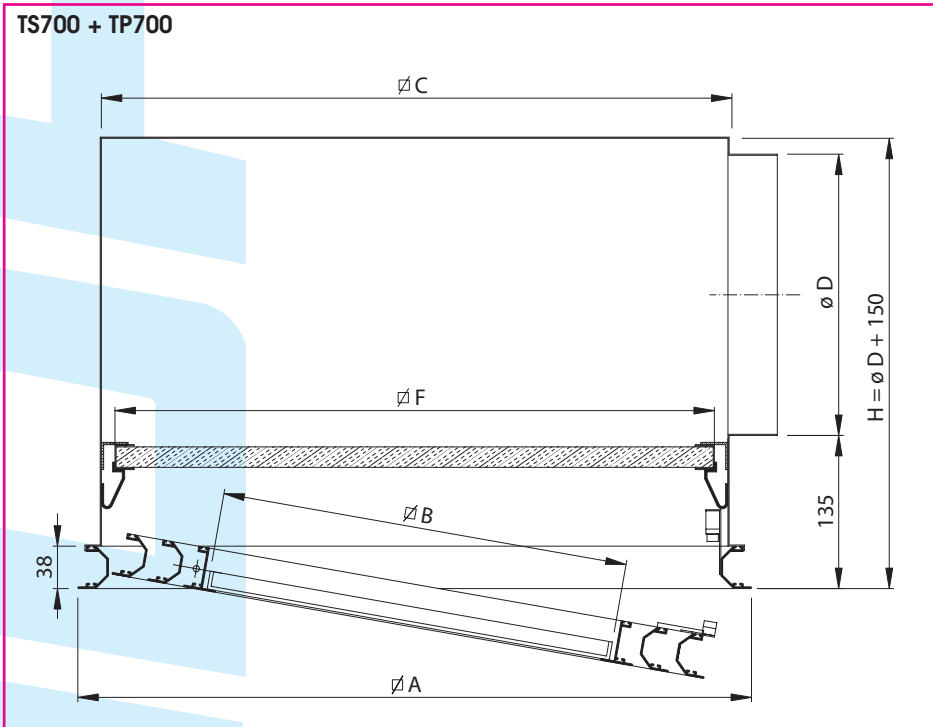

Nominal dimension: 594 x 594 mm

	A	B	C
<b>TS601</b>	594	488	560
<b>TS602</b>	594	424	560
<b>TS603</b>	594	360	560
<b>TS604</b>	594	296	560

Nominal dimension: 670 x 670 mm

	A	B	C
<b>TS601</b>	670	564	636
<b>TS602</b>	670	500	636
<b>TS603</b>	670	436	636
<b>TS604</b>	670	372	636

$\varnothing D$  = diameter 80-100-125-160-200-250-315 mm  
All dimensions in mm.

**Technical Information**

**Characteristics:**

- Delivery: can be supplied with up to 4 slots on the four sides of the diffuser, fixed horizontal diffusion pattern
- The diffuser is provided with a plenum, which can be insulated or otherwise, and can optionally be fitted with a volume control in the intake

**Installation dimensions TS700**

Nominal dimension: 594 x 594 mm

Nominal dimension: 670 x 670 mm

	A	B	C	F
<b>TS701</b>	594	488	580X554	535X535
<b>TS702</b>	594	424	580X554	535X535
<b>TS703</b>	594	360	580X554	535X535
<b>TS704</b>	594	296	580X554	535X535

## How to order

TS602 with 2 slots on four sides, size 594 mm.

T	S	6	0	2	-	-	0	5	9	4	0	5	9	4
---	---	---	---	---	---	---	---	---	---	---	---	---	---	---

T	P	6	0	2	S	-	0	2	5	0	0	5	9	4
---	---	---	---	---	---	---	---	---	---	---	---	---	---	---