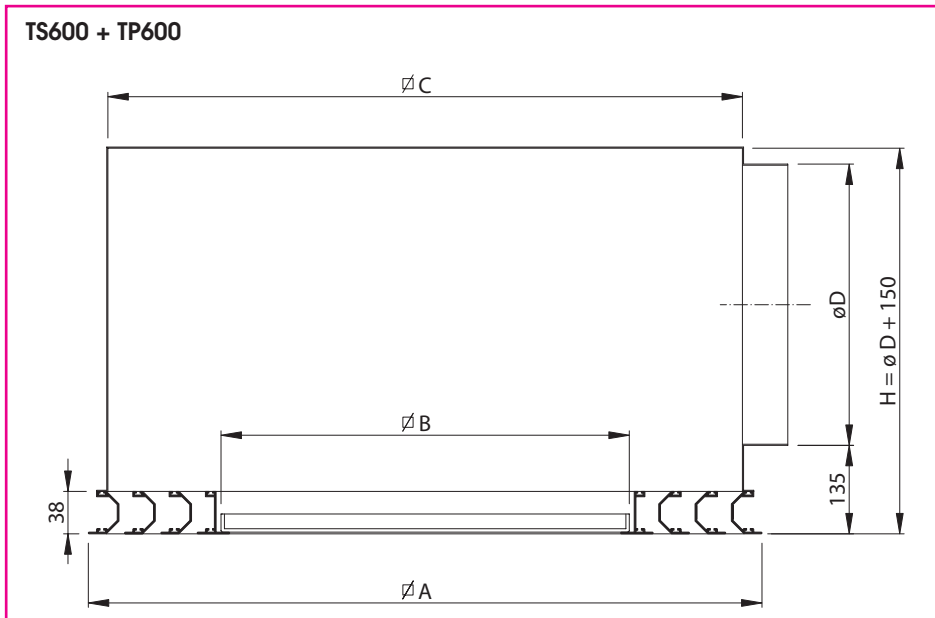

Nominal dimension: 594 x 594 mm

	A	B	C
<b>TS601</b>	594	488	560
<b>TS602</b>	594	424	560
<b>TS603</b>	594	360	560
<b>TS604</b>	594	296	560

Nominal dimension: 670 x 670 mm

	A	B	C
<b>TS601</b>	670	564	636
<b>TS602</b>	670	500	636
<b>TS603</b>	670	436	636
<b>TS604</b>	670	372	636

$\varnothing D$  = diameter 80-100-125-160-200-250-315 mm  
All dimensions in mm.

**Technical Information**

**Characteristics:**

- Delivery: can be supplied with up to 4 slots on the four sides of the diffuser, fixed horizontal diffusion pattern
- The diffuser is provided with a plenum, which can be insulated or otherwise, and can optionally be fitted with a volume control in the intake

**Installation dimensions TS700**

Nominal dimension: 594 x 594 mm

Nominal dimension: 670 x 670 mm

	A	B	C	F
<b>TS701</b>	594	488	580X554	535X535
<b>TS702</b>	594	424	580X554	535X535
<b>TS703</b>	594	360	580X554	535X535
<b>TS704</b>	594	296	580X554	535X535

## How to order

TS602 with 2 slots on four sides, size 594 mm.

T	S	6	0	2	-	-	0	5	9	4	0	5	9	4
---	---	---	---	---	---	---	---	---	---	---	---	---	---	---

T	P	6	0	2	S	-	0	2	5	0	0	5	9	4
---	---	---	---	---	---	---	---	---	---	---	---	---	---	---