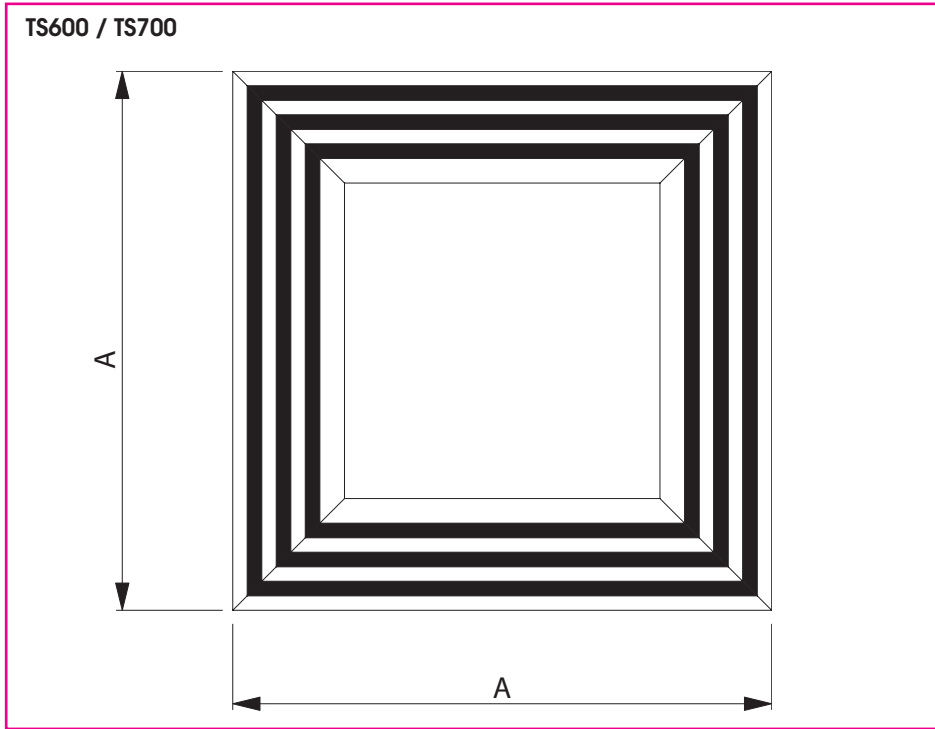

**SQUARE SLOT DIFFUSER**  
**TS600 • TS700**

**Installation dimensions**

**Application**

The TS600/TS700 slot diffuser is suitable for the delivery and removal of both heated and chilled air to and from areas such as offices, conference halls and shops.

Nominal dimension: 594 x 594 mm

	A	B	C
<b>TS601</b>	594	488	560
<b>TS602</b>	594	424	560
<b>TS603</b>	594	360	560
<b>TS604</b>	594	296	560

Nominal dimension: 670 x 670 mm

	A	B	C
<b>TS601</b>	670	564	636
<b>TS602</b>	670	500	636
<b>TS603</b>	670	436	636
<b>TS604</b>	670	372	636

$\varnothing D$  = diameter 80-100-125-160-200-250-315 mm  
All dimensions in mm.

**Technical Information**

**Characteristics:**

- Delivery: can be supplied with up to 4 slots on the four sides of the diffuser, fixed horizontal diffusion pattern
- The diffuser is provided with a plenum, which can be insulated or otherwise, and can optionally be fitted with a volume control in the intake